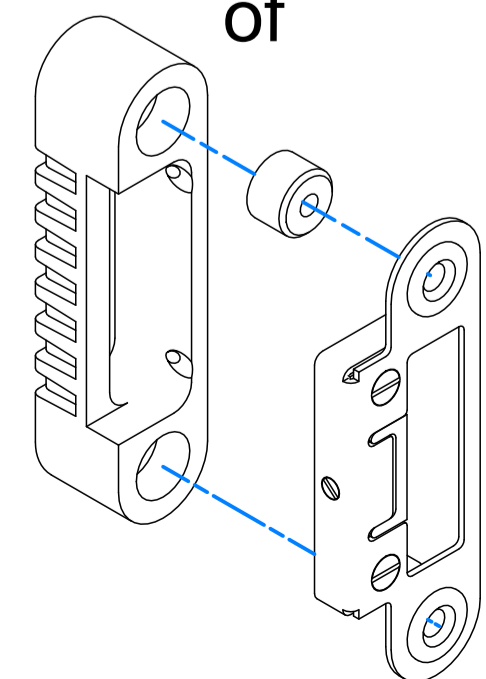

Sluitkom Dagschoot
 Art. nr. 707021
 Casing for Adjustable Strike
 Latchbolt
 Magneet t.b.v Automatic Dagschoot
 Art. nr. 200089 (6 mm)
 Art. nr. 200179 (10 mm)
 Magnet for Adjustable Strike
 Automatic Latchbolt

of

of

+

2x

of

2x